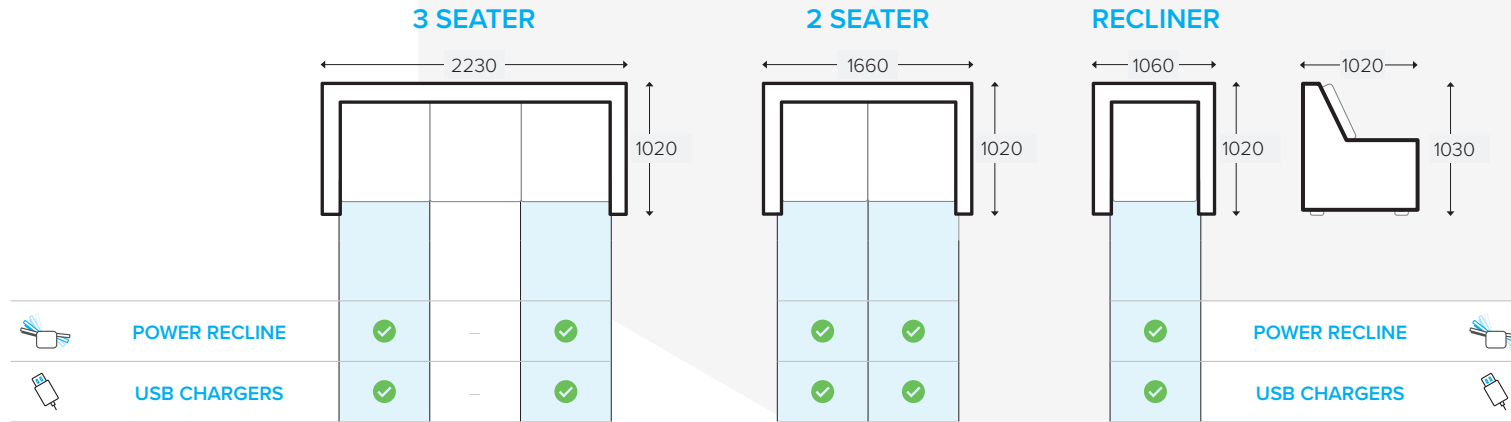

MEASUREMENTS & ELECTRIC FEATURES

Scan QR code to view this product online at [synargy.com](https://www.synargy.com)